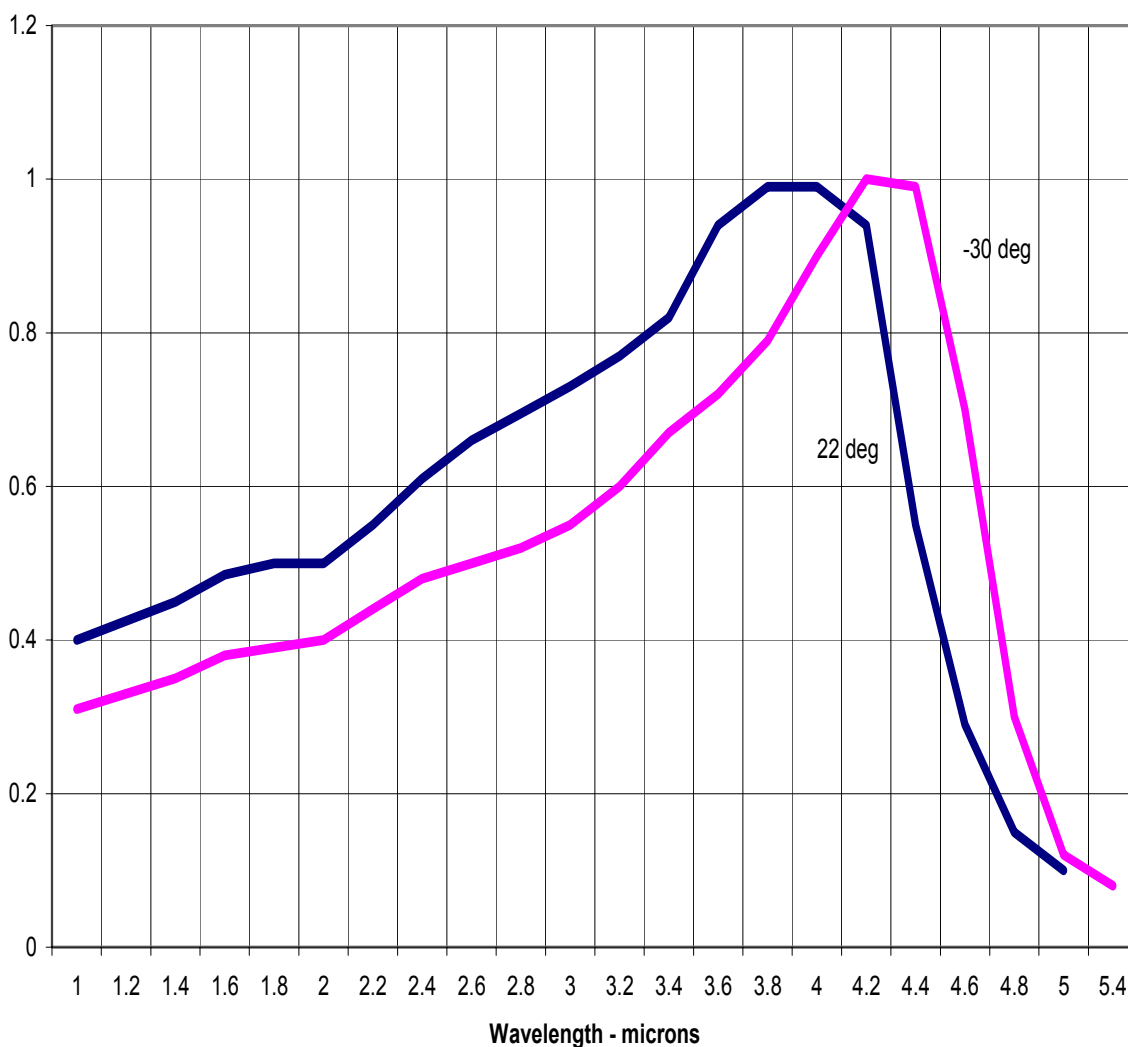

SPECTRAL RESPONSE

MID-IR MCT-SERIES PHOTODETECTORS

TYPICAL MCT4.5 RELATIVE SPECTRAL RESPONSE

SPECTRAL RESPONSE

MID-IR MCT-SERIES PHOTODETECTORS

TYPICAL MCT5 RELATIVE SPECTRAL RESPONSE