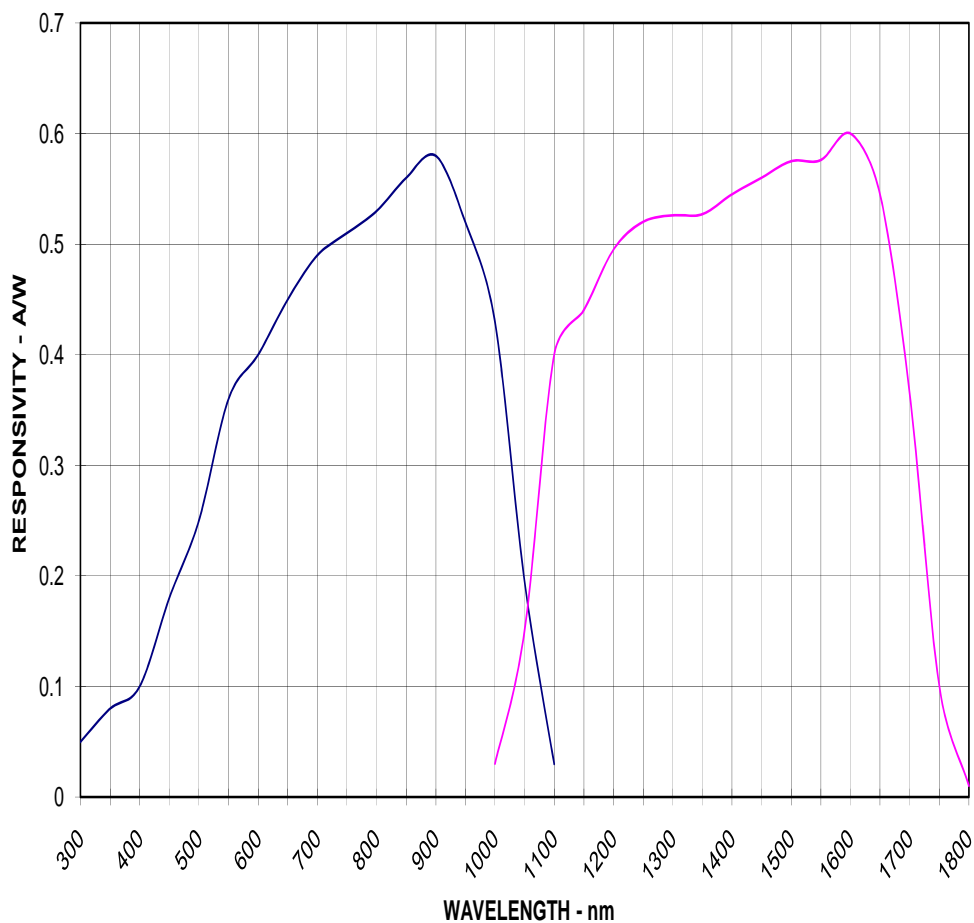

2-COLOR SERIES PHOTODIODES

S/IGA 2-COLOR PHOTODIODE
Typical Spectral Response: 22C

SPECTRAL RESPONSE

2-COLOR SERIES PHOTODIODES

S/IGA 2-COLOR PHOTODIODE
Typical Spectral Response : -30C

2-COLOR SERIES PHOTODIODES

UVS/IGA 2-COLOR PHOTODIODE
Typical Spectral Response: 22C

2-COLOR SERIES PHOTODIODES

UVS/IGA 2-COLOR PHOTODIODE
Typical Spectral Response : -30C