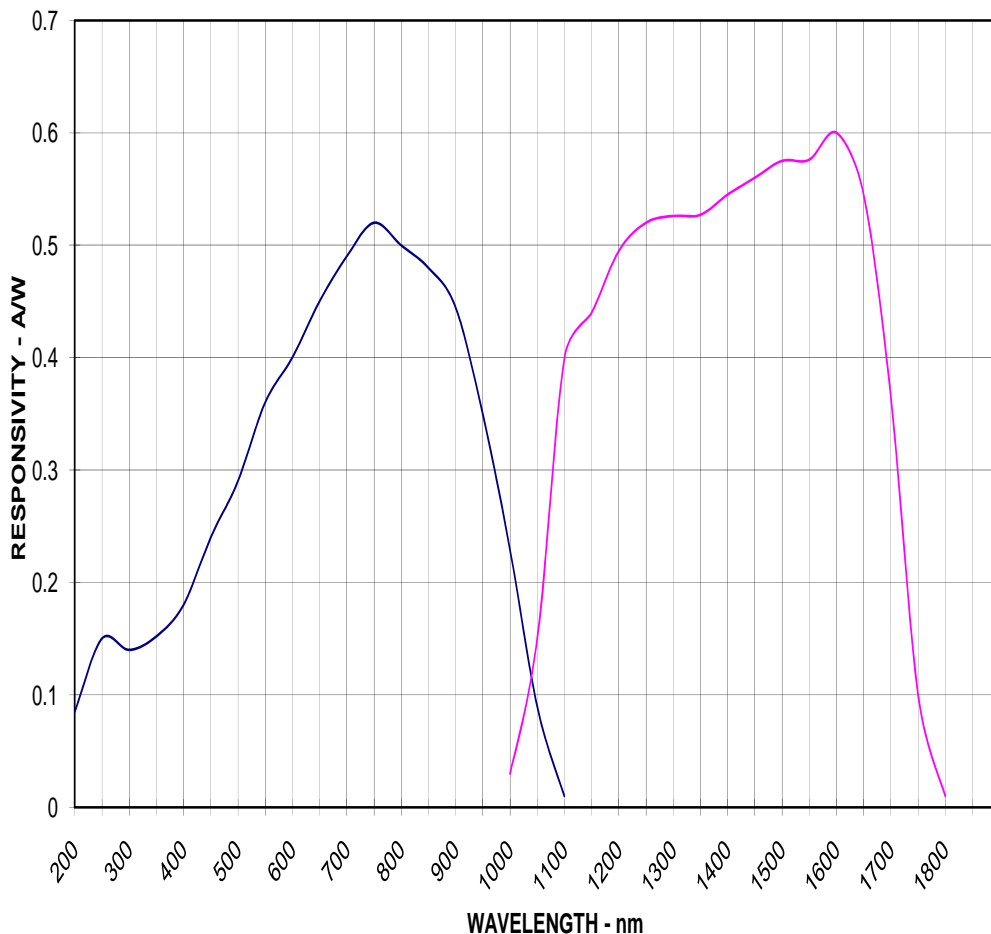

2-COLOR SERIES PHOTODIODES

S/IGA 2-COLOR PHOTODIODE
Typical Spectral Response: 22C

SPECTRAL RESPONSE

2-COLOR SERIES PHOTODIODES

S/IGA 2-COLOR PHOTODIODE
Typical Spectral Response : -30C

2-COLOR SERIES PHOTODIODES

UVS/IGA 2-COLOR PHOTODIODE
Typical Spectral Response: 22C

2-COLOR SERIES PHOTODIODES

UVS/IGA 2-COLOR PHOTODIODE
Typical Spectral Response : -30C