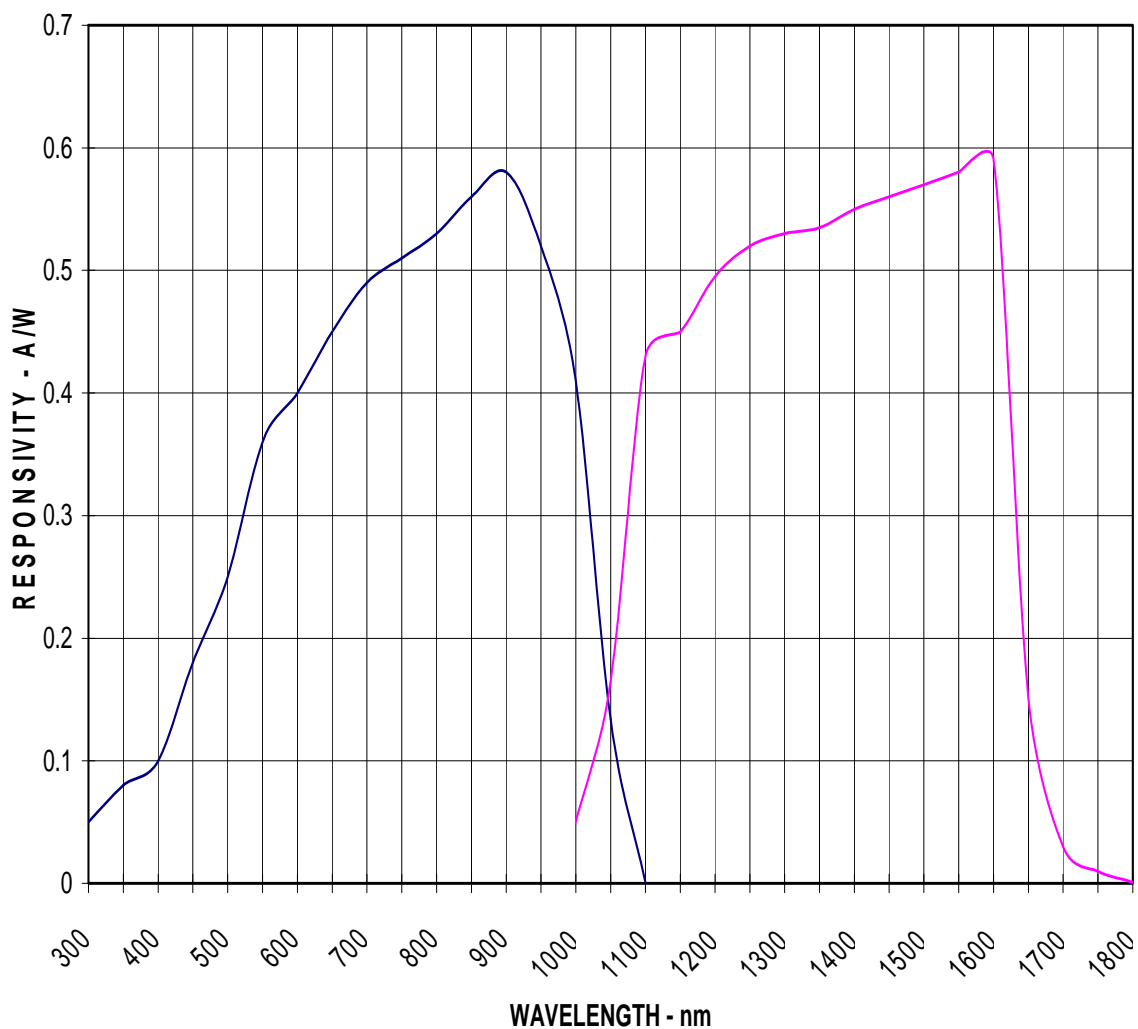

2-COLOR SERIES PHOTODIODES

S/IGA 2-COLOR PHOTODIODE
Typical Spectral Response: 22C

SPECTRAL RESPONSE

2-COLOR SERIES PHOTODIODES

S/IGA 2-COLOR PHOTODIODE
Typical Spectral Response : -30C

2-COLOR SERIES PHOTODIODES

UVS/IGA 2-COLOR PHOTODIODE
Typical Spectral Response: 22C

2-COLOR SERIES PHOTODIODES

UVS/IGA 2-COLOR PHOTODIODE
Typical Spectral Response : -30C