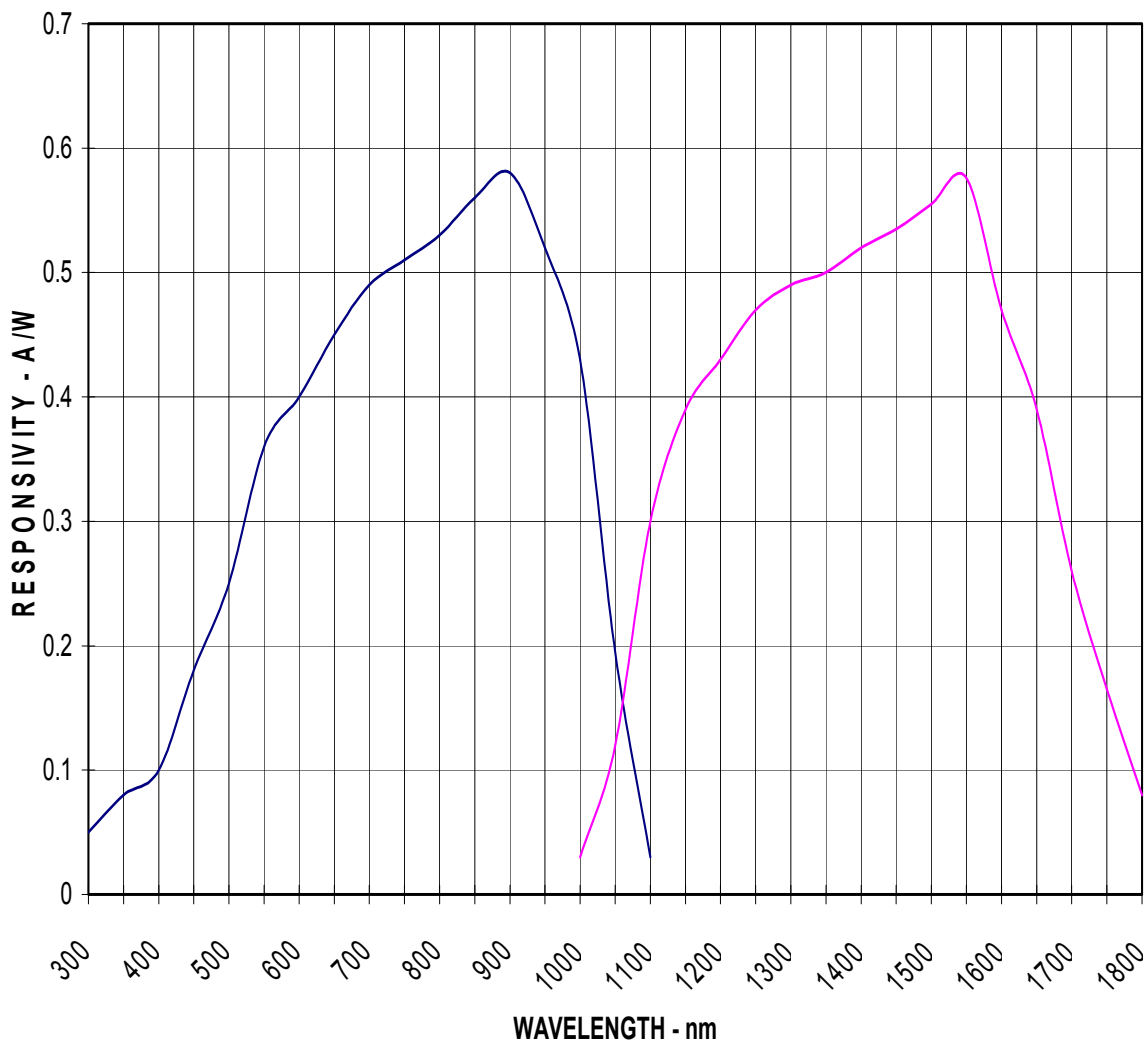

SPECTRAL RESPONSE

2-COLOR SERIES PHOTODIODES

S/G 2-COLOR PHOTODIODE
Typical Spectral Response - 22C

SPECTRAL RESPONSE

2-COLOR SERIES PHOTODIODES

UVS/G 2-COLOR PHOTODIODE
Typical Spectral Response - 22C