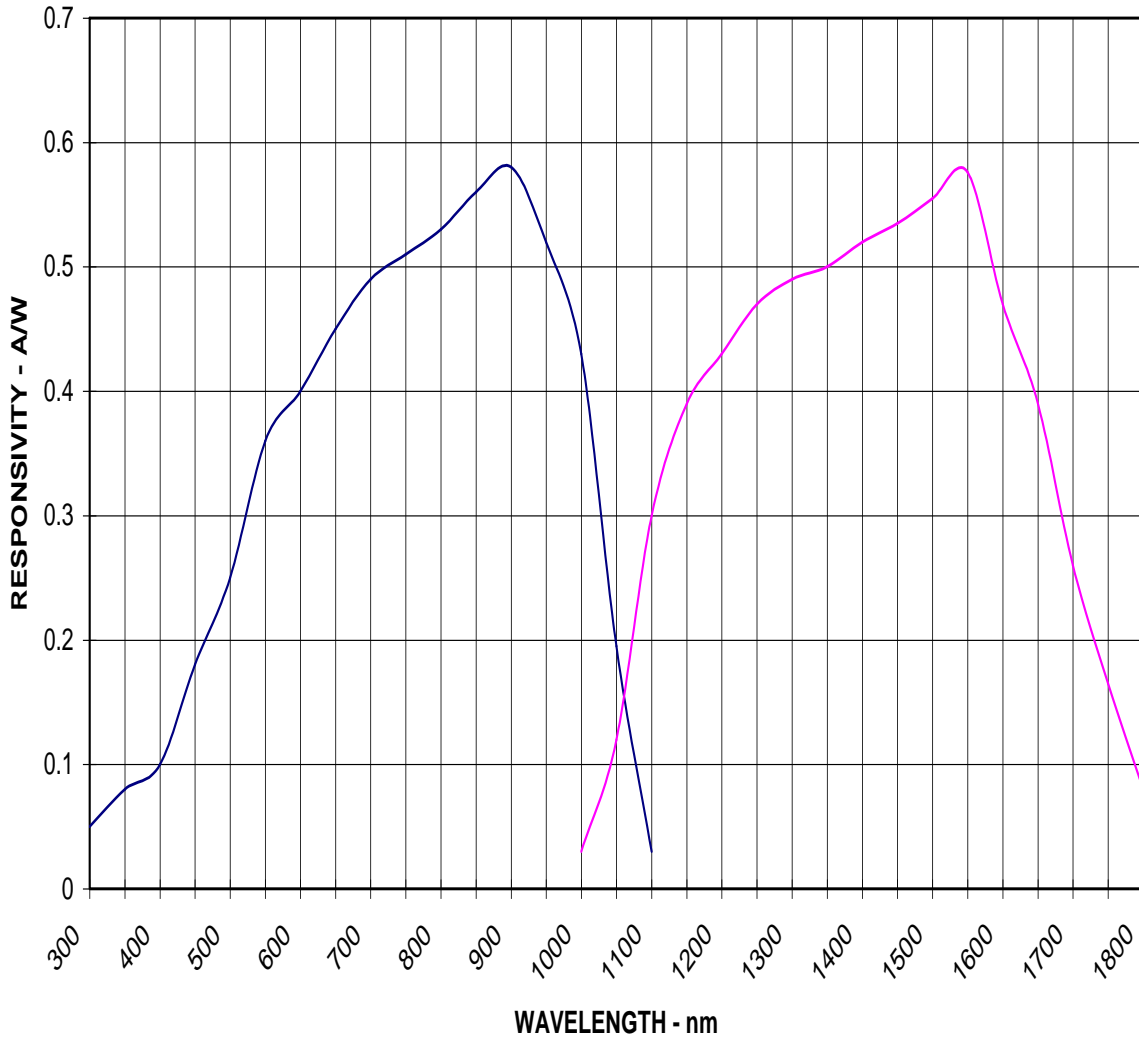

# SPECTRAL RESPONSE

## 2-COLOR SERIES PHOTODIODES

S/G 2-COLOR PHOTODIODE  
Typical Spectral Response - 22C

## 2-COLOR SERIES PHOTODIODES

UVS/G 2-COLOR PHOTODIODE  
Typical Spectral Response - 22C