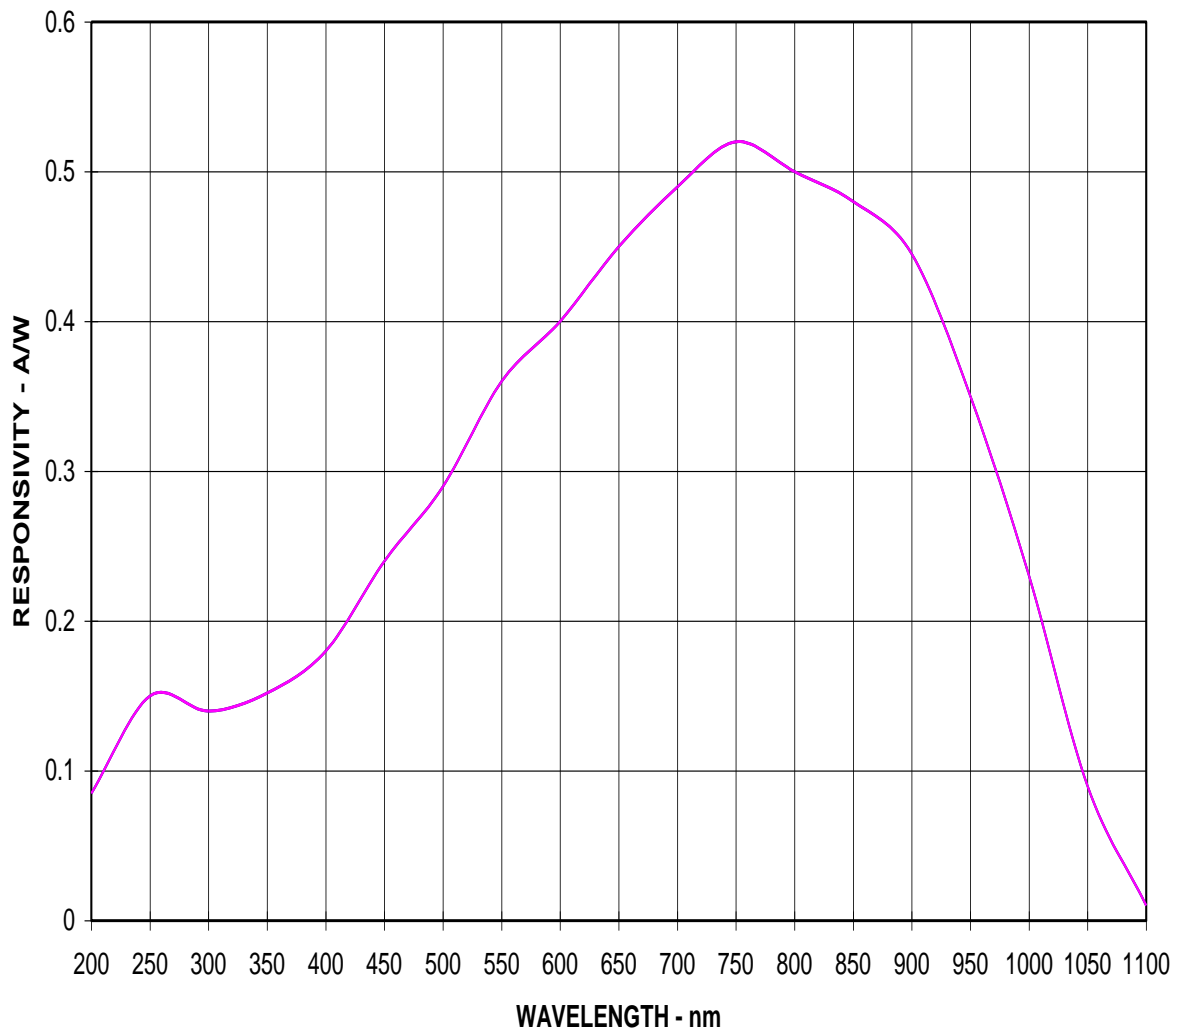

UVS PHOTODIODE
Typical Spectral Response - 22C

UVS PHOTODIODE
Typical Spectral Response : -30C